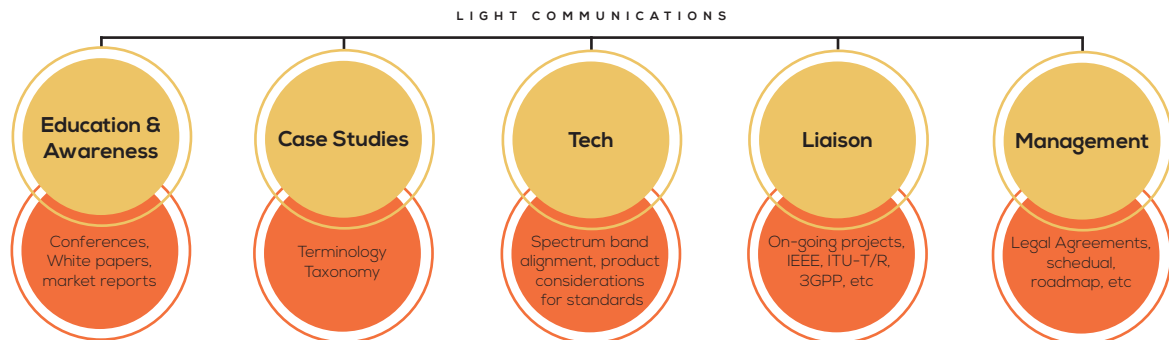

Motivated by strong market perspectives, this alliance aims to provide a catalyst for Light Communication technologies, enabling opportunities in new markets. Optical Camera Communications (OCC) can provide a reliable indoor location with mobile devices (smartphone or touchpad) using light communication, enabling new value-added location-based services through indoor positioning. LiFi, light communications for wireless local area networking, in the broader context of 5G enables a variety of new use cases for IoT (Internet of Things) and Edge intelligence providing an enabler for the materialisation of Industry 4.0 and satisfying the increasing demand for wireless connectivity. LiFi can unlock additional value in a variety of applications enabling truly smart cities, homes, transport and cyber-secure wireless networks.

HOW

Aligning leaders across every industry developing or envisaging business models using Light Communication systems & technologies by defining a standard of education in an efficient communication & co-operation frame.

MEMBERSHIP ECOSYSTEM

STRUCTURE

STRATEGIC INFLUENCERS - FOUNDERS

- Partner supporters from the Tier 1 ecosystem supporters
- Board members participating in the strategic direction of the association

ELIGIBILITY