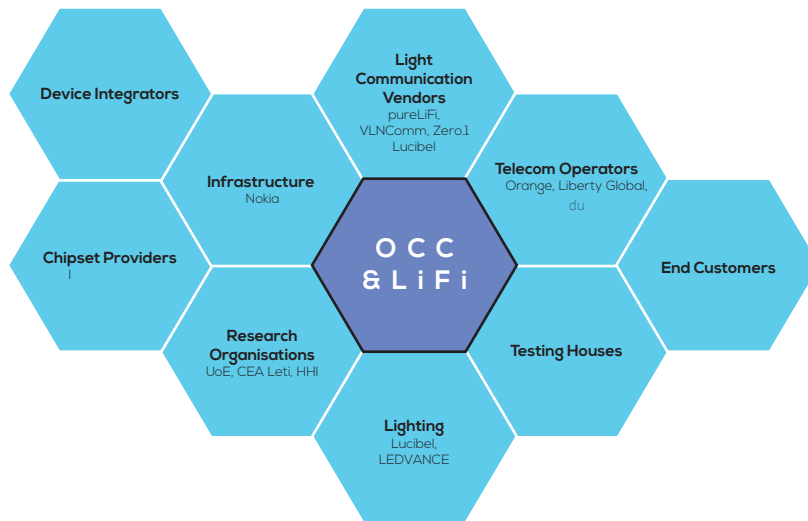

MEMBERSHIP ECOSYSTEM

STRUCTURE